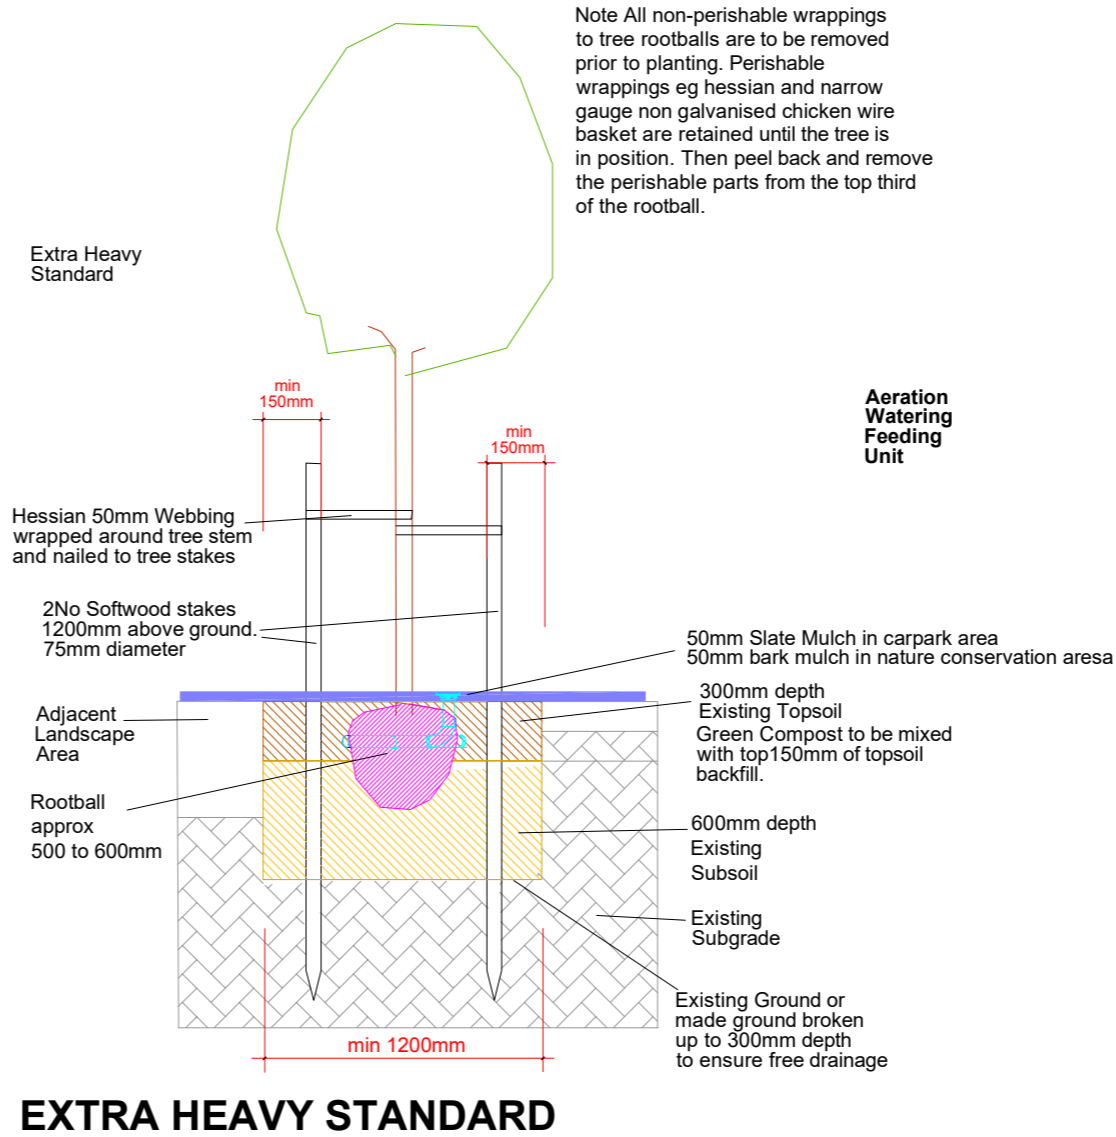

EXTRA HEAVY STANDARD

Corscadden Associates
77 Fairleigh Road
Cardiff. CF11 9JW
Tel 07966 423074
email ca@corscaddenassociates.com

**LIDL : MILFORD HAVEN
LANDSCAPE
SECTIONS**

2024-LIDL-MH-04

Scale
as given

Date
13 February 2024